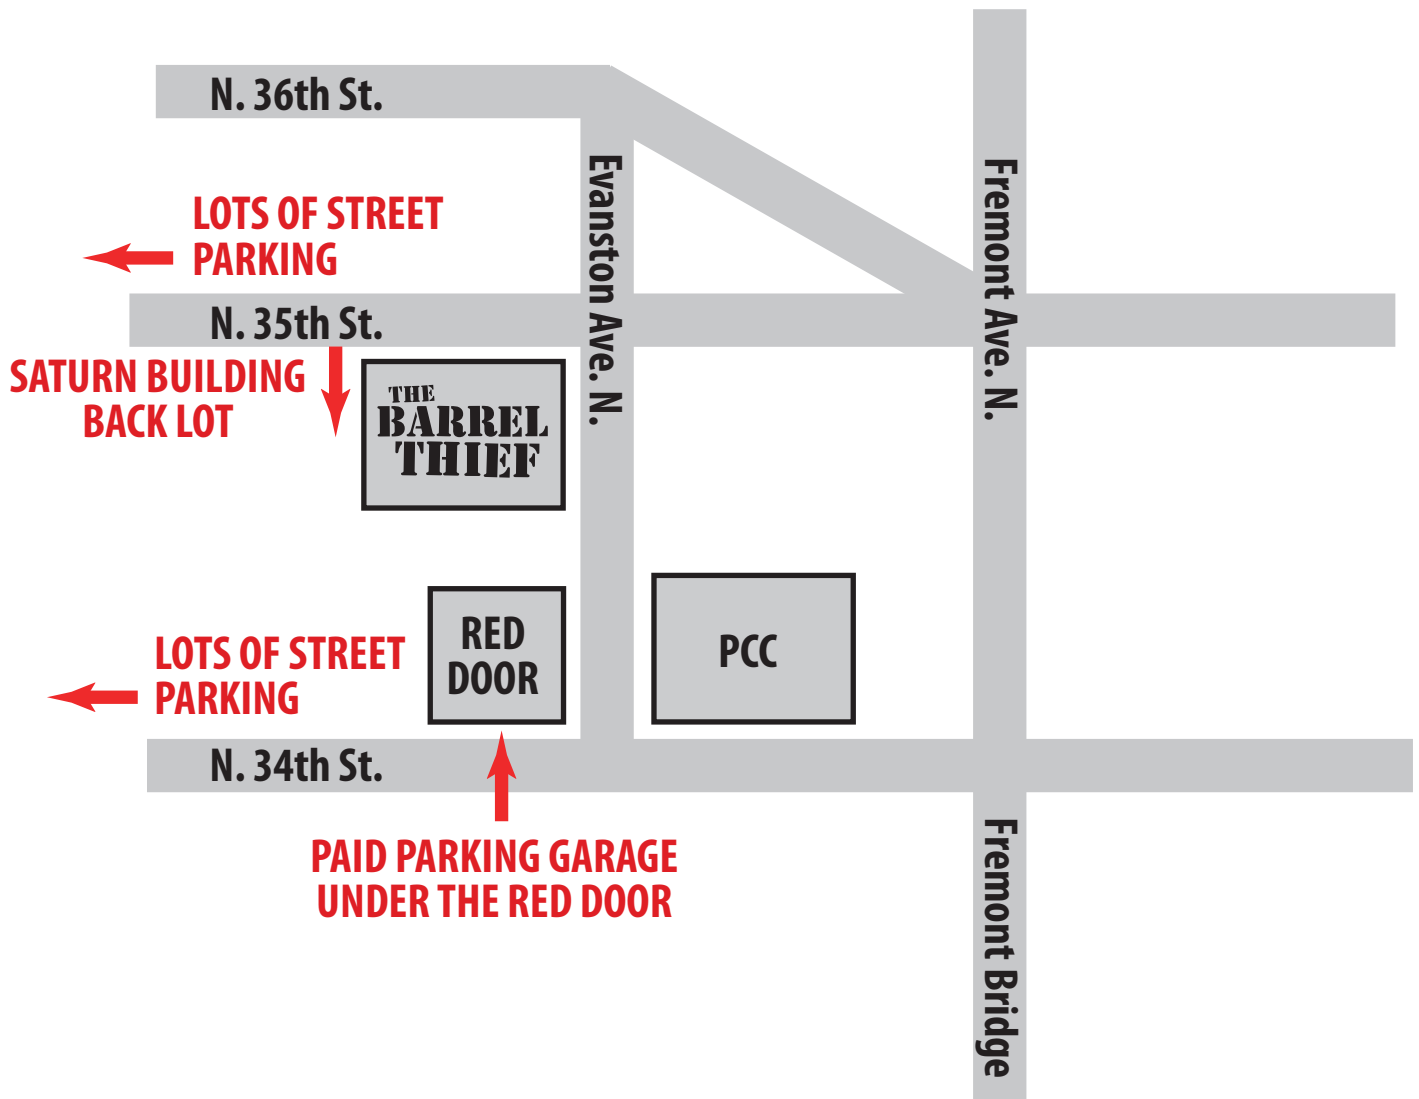

The Barrel Thief Parking Options

3417 Evanston Ave. N. #102, Seattle, WA 98103

Public parking is available in a garage under **The Red Door** (enter via 34th), or on the **street**.

Please heed all street parking signs and time limits, as the city enforces them strictly!

Very limited parking is also sometimes available in our **back lot** (enter on 35th)...time limits are not currently being enforced.